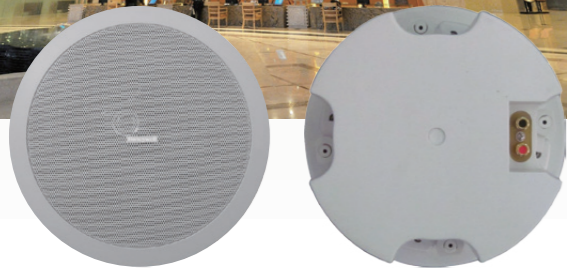

Extend Leadership into Acoustic Excellence

High Quality Loudspeakers for
Public Address and Voice Alarm Systems

01 Ceiling Loudspeaker

L-PCP06C

6.5" ABS Moisture-proof Ceiling Loudspeaker

- Clear and intelligible audio performance
- Stylish and unobtrusive design
- Simple power setting
- Flush-mounting system for fast and easy installation
- Complies with IP54 standard with great water-proof ability
- CE and RoHS compliant

SPECIFICATIONS	L-PCP06C
Max power	9W
Rated power	6W
Power taps @ 100V	6W / 3W / 1.5W
Power taps @ 70V	3W / 1.5W / 0.75W
SPL at 6W/1W (100Hz - 15kHz, 1m)	99dB / 93dB
Frequency range (-10dB)	80Hz - 16kHz
Dispersion angle (1KHz/-6dB)	150°
Rated input voltage	100V / 70V
Rated impedance	1.7KΩ / 3.3KΩ / 6.7KΩ
Connection	Plastic terminal blocks
Dimensions (Ø x H)	Φ188 x 75mm
Hole cut-out size	Φ170mm
Diameter of speaker	6.5"
Weight	0.77kg
Color	White (RAL 9003)
Material	ABS
IP Rating	IP54

L-PCP20A

5" ABS Coaxial Ceiling Loudspeaker with ABS Dome

- Coaxial design ensures wider frequency response range
- Flawless acoustic performance
- Selectable 8 ohms, 70V and 100V inputs
- Easy connection and installation
- High strength and fire proof ABS enclosure
- CE and RoHS compliant

SPECIFICATIONS	L-PCP20A
Max power	30W
Rated power	20W
Power taps @ 100V	20W / 10W
Power taps @ 70V	10W / 5W
SPL at 20W/1W (150Hz - 20kHz, 1m)	102dB / 90dB
Frequency range (-10dB)	100Hz - 20kHz
Dispersion angle (1KHz/-6dB)	120°
Rated input voltage	100V / 70V
Rated impedance	500Ω / 1KΩ
Connection	Binding Post Terminals
Dimensions (Ø x H)	Φ240mm x 151mm
Hole cut-out size	Φ210mm
Diameter of speaker	5.5"
Weight	2kg
Color	White (RAL 9003)
Material	ABS