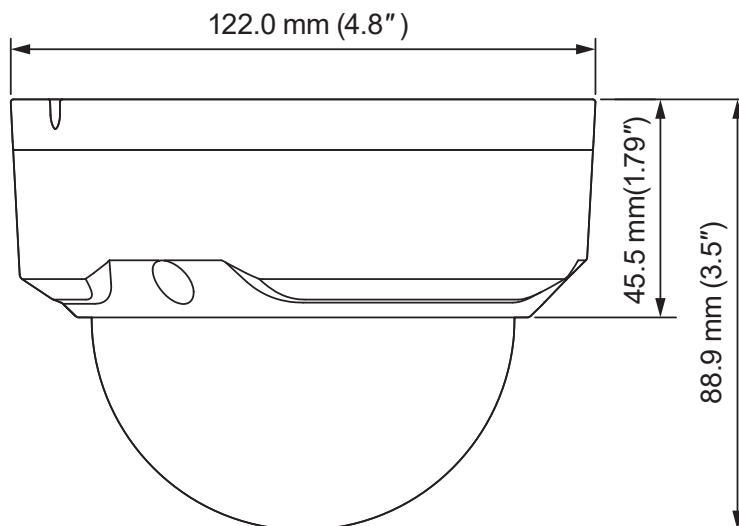

NETWORK (CONT'D)	
PROTOCOLS	IPv4/v6, TCP/IP, UDP, RTP, RTSP, RTCP, HTTP, HTTPS, SSL, FTP, SMTP, DHCP, PPPoE, UPnP, SNMP v2/v3, Bonjour, DNS, DDNS, IEEE 802.1X, QoS, NTP
INTEROPERABILITY	ONVIF Profile S, Profile G
MAXIMUM USER ACCESS	20 users
SECURITY	User account and password protection, HTTPS, IP filter, IEEE 802.1X, digest authentication, user access log, TLS1.2, AES-256, SSH/Telnet closed, FTP disabled
EVENT	No SD card, SD card error, SD card capacity warning, network disconnection, IP address conflict, illegal access, video tampering, motion detection
EVENT NOTIFICATION	Record (SD card, NAS, FTP), relay output, email, snapshot
MICRO SD	Up to 128 GB microSDHC card, Class 10 (not included)
ELECTRICAL	
POWER SUPPLY	PoE (802.3af) Class 0, 12 VDC
POWER CONSUMPTION	8.5 W max. (IR LEDs on)
MECHANICAL	
DIMENSIONS	122.0 mm × 88.9 mm (4.8" × 3.5")
PRODUCT WEIGHT	0.4 kg (0.88 lb)
PACKAGE WEIGHT	0.54 kg (1.19 lb)
CONSTRUCTION	Die-cast aluminum housing with powder coat
CONSTRUCTION COLOUR	RAL 9003 (White)
ENVIRONMENTAL	
OPERATING TEMPERATURE	-30°C to 60°C (-22°F to 140°F)
STORAGE TEMPERATURE	-30°C to 60°C (-22°F to 140°F)
RELATIVE HUMIDITY	Less than 95%, non-condensing
INGRESS PROTECTION	IP66
IMPACT RESISTANCE	IK10
REGULATORY	
EMISSIONS	FCC Part 15B, EN 55032
IMMUNITY	EN 50130-4
SAFETY	EU: EN 60950-1 North America UL listed to UL/CSA 60950-1
ROHS	EN 50581

WDR 4 MP IR Rugged Mini Dome Camera

RECOMMENDED ACCESSORIES

SYSTEM COMPATIBILITY		MOUNTS AND ACCESSORIES	
HEN*4	8/16/32/64-channel Focus 4K NVRs (H.264/H.265)	HQA-WK	 Wall Mount
HEN*2	4/8/16-channel Performance Series NVRs (H.264)	HQA-PM2**	 Pole Mount Bracket
		HB34S2-CM**	 Corner Mount Bracket
		HQA-BB2	 Junction Box

* Pre-installed storage (TB).

** The HQA-BB2 junction box must be used when installing the camera to HQA-PM2 or HB34S2-CM.

DIMENSIONS

ORDERING

H4W4PER2	Network WDR 4 MP IR Rugged Mini Dome Camera, 1/3" CMOS, 2.7-13.5 mm MFZ, 2 IR LEDs, PoE, H.265+
-----------------	---