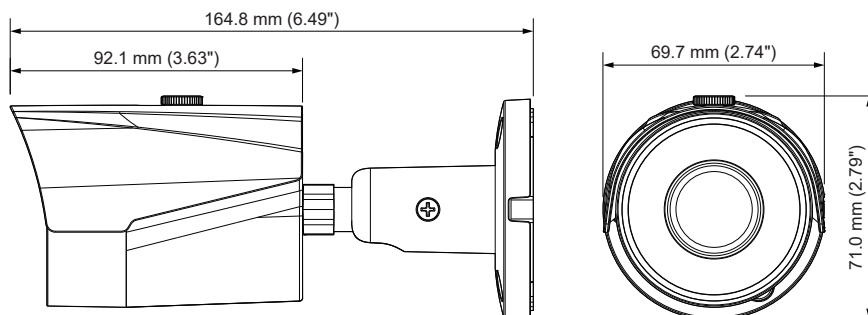

WDR 4 MP IR Bullet Camera

RECOMMENDED ACCESSORIES

SYSTEM COMPATIBILITY		MOUNTS AND ACCESSORIES	
HEN*4	8/16/32/64-channel Focus 4K NVRs (H.264/H.265)	HQA-PM2**	Pole Mount Bracket
HEN*2	4/8/16-channel Performance Series NVRs (H.264)	HB34S2-CM**	Corner Mount Bracket
		HBS2-BB	Junction Box
		HEJB	Junction Box

* Pre-installed storage (TB).

** The HBS2-BB or HEJB junction box must be used when installing the camera to HQA-PM2 or HB34S2-CM.

ORDERING

HBW4PER1	Network WDR 4 MP IR Bullet Camera, 1/3" CMOS, 3.6 mm Fixed, 18 IR LEDs, PoE, H.265+

DIMENSIONS

For more information

www.honeywell.com/security

Honeywell Security and Fire

Aston Fields Road
Whitehouse Industrial Estate
Runcorn, Cheshire, WA7 3DL
United Kingdom
Tel: +44 (0)8448 000 235
www.honeywell.com

Honeywell Security Office -

Emaar Business Park, Sheikh Zayed Road
Building No. 2, 2nd floor, 201
Post Office Box 232362
Dubai, United Arab Emirates
Tel: +971 44541704
www.honeywell.com

Honeywell reserves the right, without notification, to make changes in product design or specifications.

HSFV-HBW4PER1D-01-UK(1117)DS-E
November 2017
© 2017 Honeywell International Inc.

Honeywell